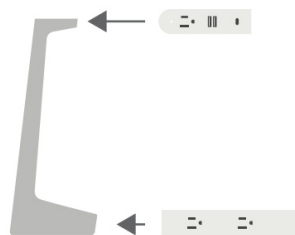

PILA IN-SURFACE POWER MODULE SPEC SHEET

Pila 3 power, 1 dual charging USB-A, 1 USB-C 18w
Storm case, trim and simplex finish, black cord

Pila 3 power, 1 dual charging USB-A, 1 USB-C 18w
White case, trim and simplex finish, white cord

Pila 3 power, 1 dual charging USB-A, 1 USB-C 18w
Black case, trim and simplex finish, black cord

Specifications

Finish Options

- SS** Storm trim in molded plastic, Storm base and neck in powder coated aluminum, black cord
- WW** White trim in molded plastic, White base and neck in powder coated aluminum, white cord
- BB** Black trim in molded plastic, Black base and neck in powder coated aluminum, black cord

Standard Features

- Blended freestanding charging solution for collaborative spaces
- Combines USB-A, USB-C and traditional 110 power allowing it to charge laptops, tablets, and mobile phones at the same time
- Table height
- 10 ft. cord

Configurations

At the top of the unit, Corded Vesta has the following configuration: 1 Power, 1 Dual USB-A, and 1 18 Watt USB-C. At the base of the unit, Corded Vesta has two power outlets.

SYMPHONY®

www.symphonytables.com