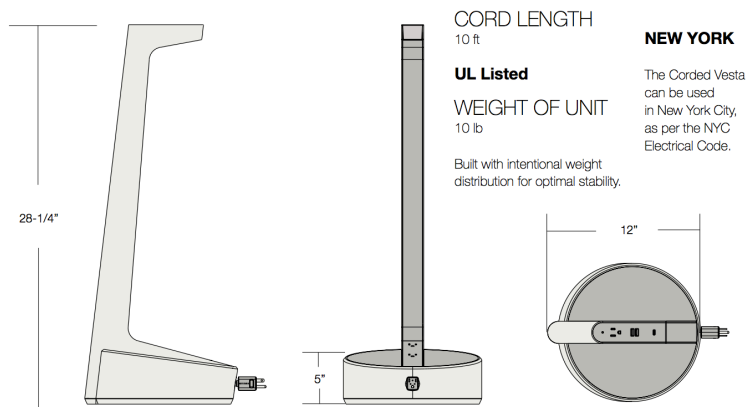

PILA IN-SURFACE POWER MODULE SPEC SHEET

Pila 3 power, 1 dual charging USB-A, 1 USB-C 18w
Storm case, trim and simplex finish, black cord

Pila 3 power, 1 dual charging USB-A, 1 USB-C 18w
White case, trim and simplex finish, white cord

Pila 3 power, 1 dual charging USB-A, 1 USB-C 18w
Black case, trim and simplex finish, black cord

Specifications

Finish Options

- SS** Storm trim in molded plastic, Storm base and neck in powder coated aluminum, black cord
- WW** White trim in molded plastic, White base and neck in powder coated aluminum, white cord
- BB** Black trim in molded plastic, Black base and neck in powder coated aluminum, black cord

Standard Features

- Blended freestanding charging solution for collaborative spaces
- Combines USB-A, USB-C and traditional 110 power allowing it to charge laptops, tablets, and mobile phones at the same time
- Table height
- 10 ft. cord

Configurations

At the top of the unit, Corded Vesta has the following configuration: 1 Power, 1 Dual USB-A, and 1 18 Watt USB-C. At the base of the unit, Corded Vesta has two power outlets.

SYMPHONY®

www.symphonytables.com