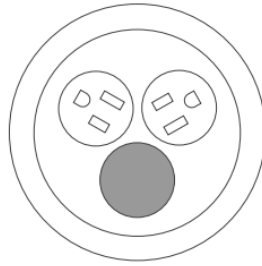

Configurations

Two power unit shown with power and technologies available in the blank spaces shown below.

Integrated Technologies

Dual USB & USB A+C