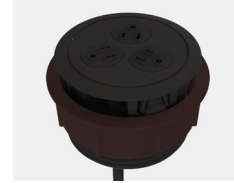

# FELINO IN-SURFACE POWER MODULE SPEC SHEET

Felino 3 power  
Soft Touch Storm finish  
Black cord

Felino 2 power, 1 dual USB-A  
Soft Touch Fog finish  
White cord

Felino 2 power, 1 USB-A+C  
Soft Touch White finish  
White cord

Felino 3 power  
Soft Touch Black finish  
Black cord

## Specifications

UL Listed

Number of ports: 3 ports available

\* Images depicts a 2 Power and 1 USB unit.

## Standard Features

- Soft Touch Finish
- Design allows the product to rotate to open or close to expose or hide the power
- Available in 2 port, 2 AMP per port, USB duplex ideal for charging iPad, iPhone and all other USB compatible devices
- Requires cutout in work surface - hole mount 4-1/2" diameter
- Corded only
- Fits in tops 3/4" to 1-1/2" thick