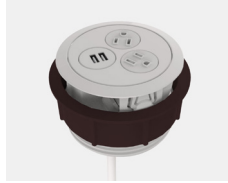

# FELINO IN-SURFACE POWER MODULE SPEC SHEET

Felino 3 power  
Soft Touch Storm finish  
Black cord

Felino 2 power, 1 dual USB-A  
Soft Touch Fog finish  
White cord

Felino 2 power, 1 USB-A+C  
Soft Touch White finish  
White cord

Felino 3 power  
Soft Touch Black finish  
Black cord

## Specifications

UL Listed

Number of ports: 3 ports available

\* Images depicts a 2 Power and 1 USB unit.

## Standard Features

- Soft Touch Finish
- Design allows the product to rotate to open or close to expose or hide the power
- Available in 2 port, 2 AMP per port, USB duplex ideal for charging iPad, iPhone and all other USB compatible devices
- Requires cutout in work surface - hole mount 4-1/2" diameter
- Corded only
- Fits in tops 3/4" to 1-1/2" thick