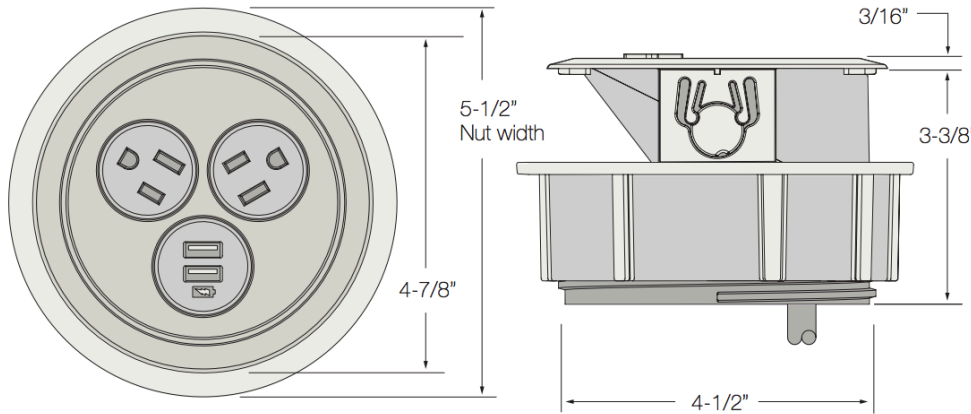

# FELINO IN-SURFACE POWER MODULE SPEC SHEET

Felino 3 power  
Soft Touch Storm finish  
Black cord

Felino 2 power, 1 dual USB-A  
Soft Touch Fog finish  
White cord

Felino 2 power, 1 USB-A+C  
Soft Touch White finish  
White cord

## Specifications

UL Listed

Number of ports: 3 ports available

\* Images depicts a 2 Power and 1 USB unit.

## Standard Features

- Soft Touch Finish
- Design allows the product to rotate to open or close to expose or hide the power
- Available in 2 port, 2 AMP per port, USB duplex ideal for charging iPad, iPhone and all other USB compatible devices
- Requires cutout in work surface - hole mount 4-1/2" diameter
- Corded only
- Fits in tops 3/4" to 1-1/2" thick