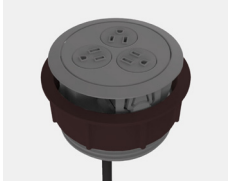

# FELINO IN-SURFACE POWER MODULE SPEC SHEET

Felino 3 power  
Soft Touch Storm finish  
Black cord

Felino 2 power, 1 dual USB-A  
Soft Touch Fog finish  
White cord

Felino 2 power, 1 USB-A+C  
Soft Touch White finish  
White cord

Felino 3 power  
Soft Touch Black finish  
Black cord

## Specifications

UL Listed

Number of ports: 3 ports available

\* Images depicts a 2 Power and 1 USB unit.

## Standard Features

- Soft Touch Finish
- Design allows the product to rotate to open or close to expose or hide the power
- Available in 2 port, 2 AMP per port, USB duplex ideal for charging iPad, iPhone and all other USB compatible devices
- Requires cutout in work surface - hole mount 4-1/2" diameter
- Corded only
- Fits in tops 3/4" to 1-1/2" thick