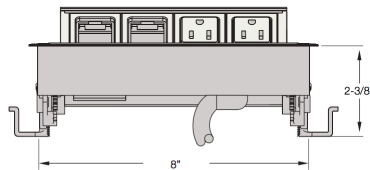

Specifications

UL Listed

Number of ports: 2-8 ports available

MIN SURFACE DEPTH MAX SURFACE DEPTH
3/8" 1 1/2"
7/8" when using mounting feet

CUT OUT DIMENSIONS

Windows Per Side	Length	Width
2 Windows	5"	4"
3 Windows	6-1/2"	4"
4 Windows	8"	4"
5 Windows	9-1/2"	4"
6 Windows	11"	4"
7 Windows	12-1/2"	4"
8 Windows	14"	4"