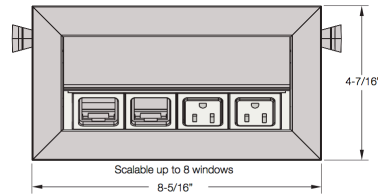

Specifications

UL Listed

Number of ports: 2-8 ports available

MIN SURFACE DEPTH MAX SURFACE DEPTH
3/8" 1 1/2"
7/8" when using mounting feet

CUT OUT DIMENSIONS

Windows Per Side	Length	Width
2 Windows	5"	4"
3 Windows	6-1/2"	4"
4 Windows	8"	4"
5 Windows	9-1/2"	4"
6 Windows	11"	4"
7 Windows	12-1/2"	4"
8 Windows	14"	4"