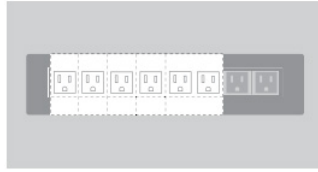

Cord Options

72 inches or 120 inches

Standard Features

- Fluid, one-touch door that remains open during use, durable construction. Fully retractable when not in use.
- 2-8 ports available with an assortment of power options and data configurations.
- Coded (hardwired units are available - contact service@symphonytables.com)
- Constructed out of anodized aluminum with plastic trim and simplex finish offered in multiple finish options.
- Requires cutout in work surface

SYMPHONY®

www.symphonytables.com

Customized By Size

Comes with 2 to 8 windows, as shown below. Each window can be replaced by a variety of power and technology options.

Integrated Technologies

The power simplexes must be grouped together and installed at the right end of this product. Technologies requiring power must immediately follow.