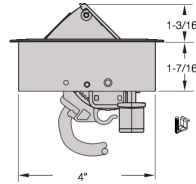

Specifications

UL Listed

Number of ports: 2-8 ports available

MIN SURFACE DEPTH MAX SURFACE DEPTH
3/8" 1 1/2"
7/8" when using mounting feet

CUT OUT DIMENSIONS

Windows Per Side	Length	Width
2 Windows	5"	4"
3 Windows	6-1/2"	4"
4 Windows	8"	4"
5 Windows	9-1/2"	4"
6 Windows	11"	4"
7 Windows	12-1/2"	4"
8 Windows	14"	4"