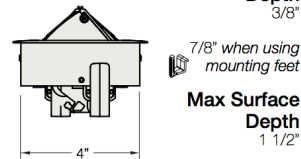

**Beni Side-to-Side**  
Each side contains 2 power, 1 USB-A+C, 1 open data  
Total of 4 power; 2 USB-A+C, 2 open data  
\*2 cords per unit  
Silver Anodized Aluminum case finish  
White simplex, trim and cord

## Specifications

UL Listed

Number of ports: 2-8 ports per side available

\* Images depict a 2 power, and 2 open data per side.