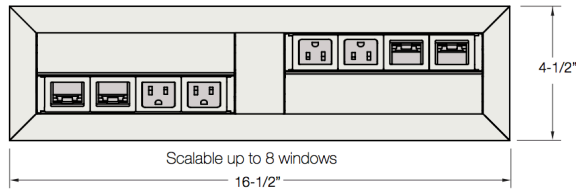

# BENI SIDE-TO-SIDE IN-SURFACE POWER MODULE SPEC SHEET

**Beni Side-to-Side**  
Each side contains 2 power, 2 open data  
Total of 4 power, 4 open data  
\*2 cords per unit  
Silver Anodized Aluminum case finish  
Black simplex and cord, Silver trim

**Beni Side-to-Side**  
Each side contains 2 power, 1 USB-A+C, 1 open data  
Total of 4 power; 2 USB-A+C, 2 open data  
\*2 cords per unit  
Silver Anodized Aluminum case finish  
White simplex, trim and cord

**Beni Side-to-Side**  
Each side contains 3 power, 3 open data  
Total of 6 power; 6 open data  
\*2 cords per unit  
Silver Anodized Aluminum case finish  
Black simplex and cord, silver trim

## Specifications

UL Listed

Number of ports: 2-8 ports per side available

\* Images depict a 2 power, and 2 open data per side.