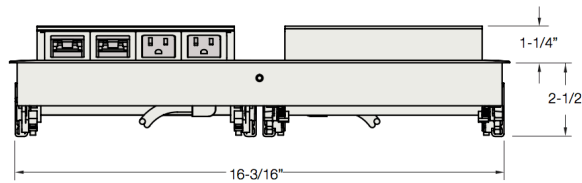

# BENI SIDE-TO-SIDE IN-SURFACE POWER MODULE SPEC SHEET

**Beni Side-to-Side**  
Each side contains 2 power, 2 open data  
Total of 4 power, 4 open data  
\*2 cords per unit  
Silver Anodized Aluminum case finish  
Black simplex and cord, Silver trim

**Beni Side-to-Side**  
Each side contains 2 power, 1 USB-A+C, 1 open data  
Total of 4 power; 2 USB-A+C, 2 open data  
\*2 cords per unit  
Silver Anodized Aluminum case finish  
White simplex, trim and cord

**Beni Side-to-Side**  
Each side contains 3 power, 3 open data  
Total of 6 power; 6 open data  
\*2 cords per unit  
Silver Anodized Aluminum case finish  
Black simplex and cord, silver trim

## Specifications

UL Listed

Number of ports: 2-8 ports per side available

\* Images depict a 2 power, and 2 open data per side.