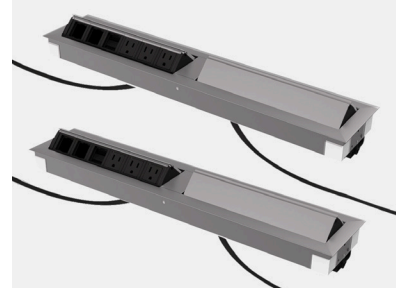

# BENI SIDE-TO-SIDE IN-SURFACE POWER MODULE SPEC SHEET

**Beni Side-to-Side**  
Each side contains 2 power, 2 open data  
Total of 4 power, 4 open data  
\*2 cords per unit  
Silver Anodized Aluminum case finish  
Black simplex and cord, Silver trim

**Beni Side-to-Side**  
Each side contains 2 power, 1 USB-A+C, 1 open data  
Total of 4 power; 2 USB-A+C, 2 open data  
\*2 cords per unit  
Silver Anodized Aluminum case finish  
White simplex, trim and cord

**Beni Side-to-Side**  
Each side contains 3 power, 3 open data  
Total of 6 power; 6 open data  
\*2 cords per unit  
Silver Anodized Aluminum case finish  
Black simplex and cord, silver trim

## Standard Features

- Retractable and durably constructed with a fluid one-touch door that remains open when in use.
- The side-to-side configuration conveniently provides power and data access from either side of table or worksurface.
- 2-8 ports (per side) available with an assortment of power options and data configurations.
- Coded - 2 cords per unit (hardwired units are available - contact [service@symphonytables.com](mailto:service@symphonytables.com))
- Constructed out of anodized aluminum with plastic trim and simplex finish offered in multiple finish options.
- Requires cutout in work surface