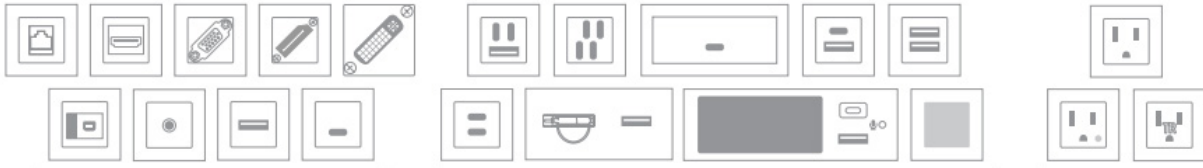

## Standard Features

- Retractable and durably constructed with a fluid one-touch door that remains open when in use.
- The side-to-side configuration conveniently provides power and data access from either side of table or worksurface.
- 2-8 ports (per side) available with an assortment of power options and data configurations.
- Coded - 2 cords per unit (hardwired units are available - contact [service@symphonytables.com](mailto:service@symphonytables.com))
- Constructed out of anodized aluminum with plastic trim and simplex finish offered in multiple finish options.
- Requires cutout in work surface

SYMPHONY®

[www.symphonytables.com](http://www.symphonytables.com)

## Customized By Size

Comes with 2 to 8 windows on each side, as shown below. Each window can be replaced by a variety of power or technology options.

## Integrated Technologies

The power simplexes must be grouped together and installed at the right end of this product. Technologies requiring power must immediately follow.