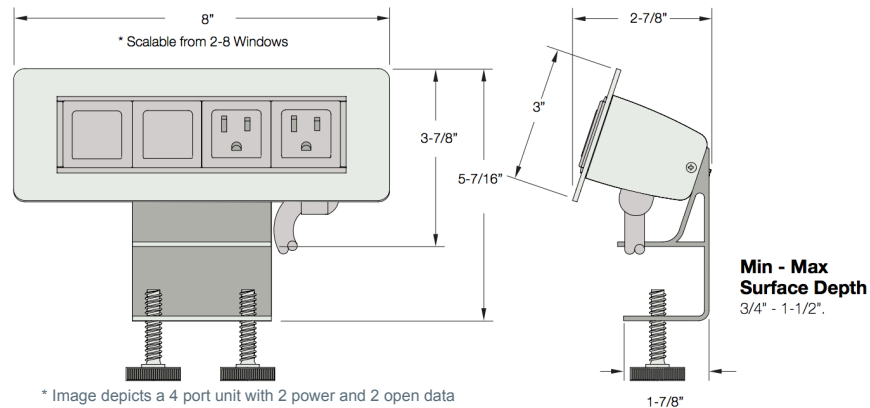

AYA H POWER MODULE SPEC SHEET

Specifications

UL Listed

Number of ports: 2-8 ports available

Finish Options

MS Matte Storm faceplate, plastic end caps & window frames, Clear Anodized Aluminum housing, black cord

MW Matte White faceplate, plastic end caps & window frames, Clear Anodized Aluminum housing, white cord

MB Matte Black faceplate, plastic end caps & window frames, Clear Anodized Aluminum housing, black cord

Cord Options

72 inches or 120 inches

Standard Features

- Horizontal clamp mount accessory
- Clean design and easy installation
- Plug in laptops, phones, tablets easily – without reaching under the table.
- Constructed out of anodized aluminum with a powder coated faceplate offered in multiple finish options.
- Coded (hardwired versions available - contact service@symphonytables.com for assistance)

SYMPHONY®

www.symphonytables.com