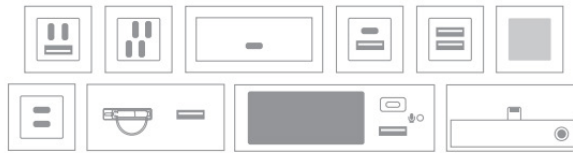

## Integrated Technologies

The power simplexes must be grouped together and installed at the right end of this product. Technologies requiring power must immediately follow.

### **NON-POWERED**

Cat6, Cat6A, HDMI, VGA, DisplayPort, DVI, Mini DisplayPort, Stereo Jack, Belay, Passive USB-A, and Passive USB-C

NOTE: Factory install only for DisplayPort and Mini DisplayPort