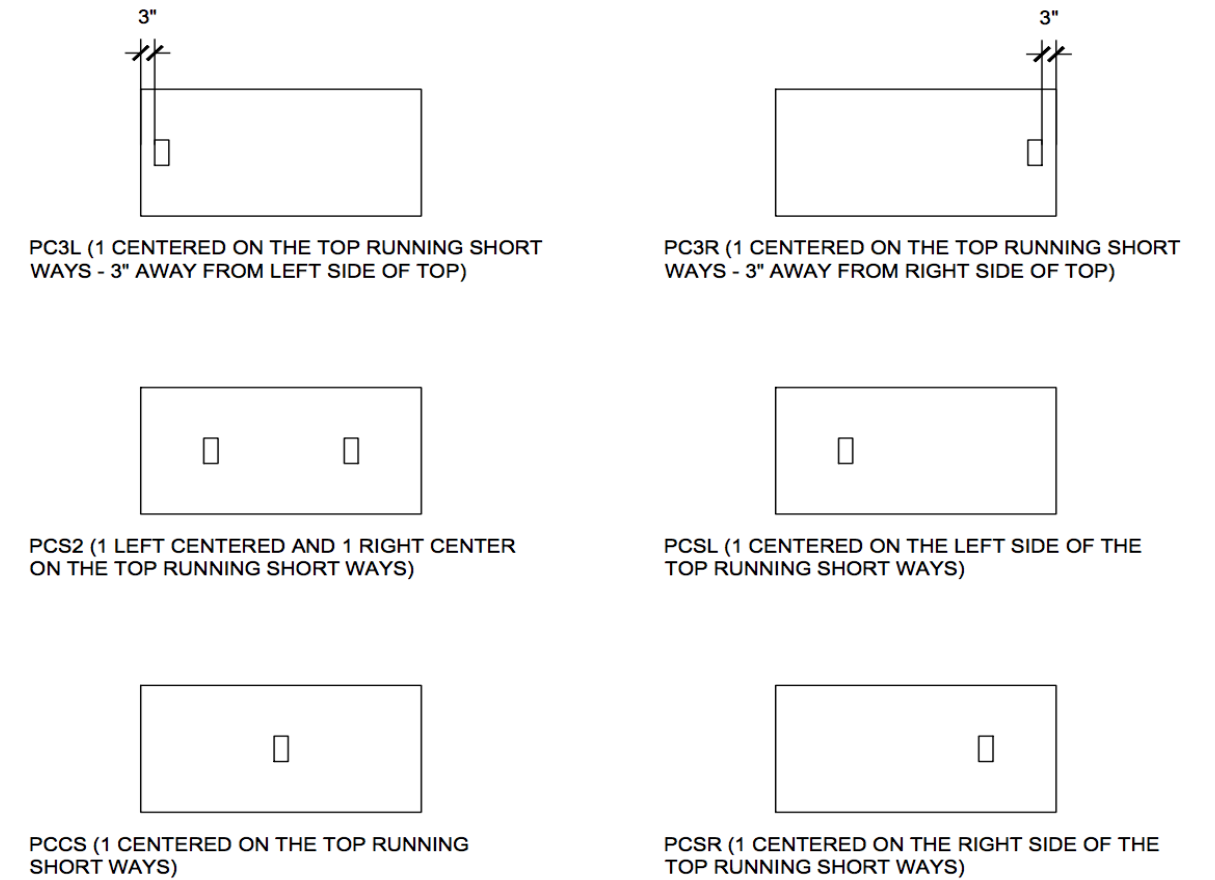

Please specify the power supply location cut out on your PO:

POWER MODULE LOCATIONS FOR UNITS RUNNING LONG WAYS ON THE TOP:

Note that power supplies cannot be placed over metal base plates, contact service@symphonytables.com to ensure that the power supply location will work with your base placement and all of the other options / accessories specified on the table.

power supply location chart

running short ways on the top

Please specify the power supply location cut out on your PO:

POWER MODULE LOCATIONS FOR UNITS RUNNING SHORT WAYS ON THE TOP:

Note that power supplies cannot be placed over metal base plates, contact service@symphonytables.com to ensure that the power supply location will work with your base placement and all of the other options / accessories specified on the table.

Power Strip, Versie, Wayne Shared Media

module	description	model no.	cord length	finish code	list
Power strip (under mount)	6-outlet, UL tested/listed	OPPSTR6P0D06B	6 ft.	black	120
		OPPSTR6P0D15B	15 ft.	black	200
		OPPSTR6P0D25B	25 ft.	black	250
		OPPSTR6P0D06G	6 ft.	grey	120
		OPPSTR6P0D15G	15 ft.	grey	200
		OPPSTR6P0D25G	25 ft.	grey	250
Versie undermount	1 power, 1 dual charging USB-A	OPPVER1P1A0D06BK	6 ft.	BK	310
		OPPVER1P1A0D10BK	10 ft.	BK	330
	2 power	OPPVER2P0A0D06BK	6 ft.	BK	190
		OPPVER2P0A0D10BK	10 ft.	BK	210
Versie in surface	1 power, 1 dual charging USB-A 2"D x 3.25"W table top cut out required, specify location	OPPVES1P1A0D06GB	6 ft.	GB	570
		OPPVES1P1A0D06GW	6 ft.	GW	570
		OPPVES1P1A0D06SP	6 ft.	SP	570
		OPPVES1P1A0D10GB	10 ft.	GB	590
		OPPVES1P1A0D10GW	10 ft.	GW	590
		OPPVES1P1A0D10SP	10 ft.	SP	590
	2 power 2"D x 3.25"W table top cut out required, specify location	OPPVES2P0A0D06GB	6 ft.	GB	450
		OPPVES2P0A0D06GW	6 ft.	GW	450
		OPPVES2P0A0D06SP	6 ft.	SP	450
		OPPVES2P0A0D10GB	10 ft.	GB	470
		OPPVES2P0A0D10GW	10 ft.	GW	470
		OPPVES2P0A0D10SP	10 ft.	SP	470