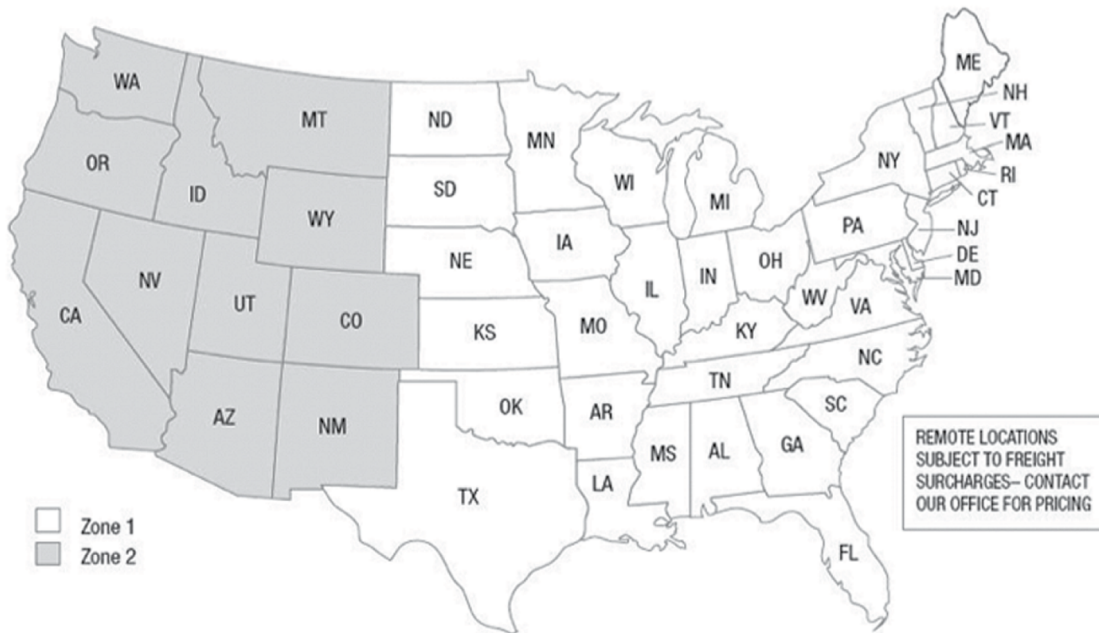

SYMPHONY®

POWER STRIP, VERSIE, WAYNE, & ZIG POWER MODULES

2022 PRICE LIST

version #090122

Minimum order / Freight charge

Orders for \$5,000 or more list (contiguous U.S.): freight and minimum order charges included

Orders less than \$5000 list (contiguous U.S.)

Zone 1 \$200 net

Zone 2 \$260 net

Orders only containing power supplies will have a reduced “small order” freight charge, please email service@symphonytables.com for a quote.