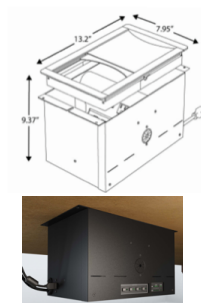

VERSIE IN SURFACE SERIES FINISH CODE LEGEND:

- **GB** - Gloss black finish, black simplex finish, black cord
- **GW** - Gloss white finish, white simplex finish, black cord
- **SP** - Silver powdercoat finish, white simplex finish, black cord

Wayne Shared Media