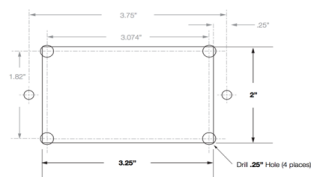

Power Strip, Versie, Wayne Shared Media

module	description	model no.	cord length	finish code	list
Power strip (under mount)	6-outlet, UL tested/listed	OPPSTR6P0D06B	6 ft.	black	120
		OPPSTR6P0D15B	15 ft.	black	200
		OPPSTR6P0D25B	25 ft.	black	250
		OPPSTR6P0D06G	6 ft.	grey	120
		OPPSTR6P0D15G	15 ft.	grey	200
		OPPSTR6P0D25G	25 ft.	grey	250
Versie undermount	1 power, 1 dual charging USB-A	OPPVER1P1A0D06BK	6 ft.	BK	310
		OPPVER1P1A0D10BK	10 ft.	BK	330
	2 power	OPPVER2P0A0D06BK	6 ft.	BK	190
		OPPVER2P0A0D10BK	10 ft.	BK	210
Versie in surface	1 power, 1 dual charging USB-A 2"D x 3.25"W table top cut out required, specify location	OPPVES1P1A0D06GB	6 ft.	GB	570
		OPPVES1P1A0D06GW	6 ft.	GW	570
		OPPVES1P1A0D06SP	6 ft.	SP	570
		OPPVES1P1A0D10GB	10 ft.	GB	590
		OPPVES1P1A0D10GW	10 ft.	GW	590
		OPPVES1P1A0D10SP	10 ft.	SP	590
	2 power 2"D x 3.25"W table top cut out required, specify location	OPPVES2P0A0D06GB	6 ft.	GB	450
		OPPVES2P0A0D06GW	6 ft.	GW	450
		OPPVES2P0A0D06SP	6 ft.	SP	450
		OPPVES2P0A0D10GB	10 ft.	GB	470
		OPPVES2P0A0D10GW	10 ft.	GW	470
		OPPVES2P0A0D10SP	10 ft.	SP	470

Versie in surface cut out information: