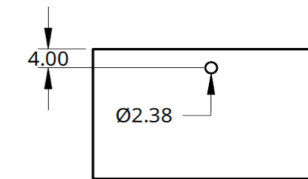

BACK WITH (1) GROMMET

model number **OMWGR1BK - $30 list**