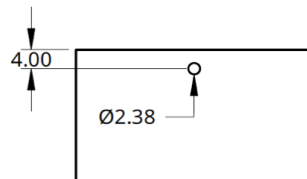

Zone 1 \$200 net

Zone 2 \$260 net

Media Base

base	base length	qty	base model no.	list	laminate grade		
6" under table media 	27.75"H	36	1	AMW360628FUT1	1,310	1	
		42	1	AMW420628FUT1	1,770	1	
		48	1	AMW480628FUT1	1,820	1	
		54	1	AMW540628FUT1	2,130	1	
		60	1	AMW600628FUT1	2,180	1	
		36	1	AMW360628FUT2	1,540	2	
	42	1	AMW420628FUT2	2,080	2		
	48	1	AMW480628FUT2	2,130	2		
	54	1	AMW540628FUT2	2,500	2		
	60	1	AMW600628FUT2	2,550	2		
	34.75"H 	34.75"H	36	1	AMW360635FUT1	1,670	1
			42	1	AMW420635FUT1	2,240	1
48			1	AMW480635FUT1	2,290	1	
54			1	AMW540635FUT1	2,680	1	
60			1	AMW600635FUT1	2,730	1	
36			1	AMW360635FUT2	1,970	2	
42		1	AMW420635FUT2	2,640	2		
48		1	AMW480635FUT2	2,690	2		
54		1	AMW540635FUT2	3,150	2		
60		1	AMW600635FUT2	3,190	2		
40.75"H 		40.75"H	36	1	AMW360641FUT1	2,120	1
			42	1	AMW420641FUT1	2,830	1
	48		1	AMW480641FUT1	2,880	1	
	54		1	AMW540641FUT1	3,360	1	
	60		1	AMW600641FUT1	3,410	1	
	36		1	AMW360641FUT2	2,490	2	
	42	1	AMW420641FUT2	3,340	2		
	48	1	AMW480641FUT2	3,380	2		
	54	1	AMW540641FUT2	3,950	2		
	60	1	AMW600641FUT2	4,000	2		

Please specify a back option:

SOLID BACK

model number **OMWSOBK - \$0 list**

BACK WITH (1) GROMMET

model number **OMWGR1BK - \$30 list**

BACK WITH (1) CUTOUT

model number **OMWCO1BK - \$50 list**

*Note that top will be modified to fit the base if it is a tapering top. The wall end of the top will be 6" rectangle and then the top will start to taper.