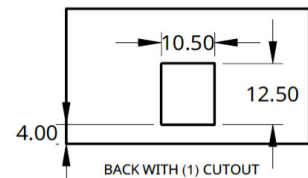

Please specify a back option:

SOLID BACK

model number **OMWSOBK - \$0 list**

BACK WITH (1) GROMMET

model number **OMWGR1BK - \$30 list**

BACK WITH (1) CUTOUT

model number **OMWCO1BK - \$50 list**

*Note that top will be modified to fit the base if it is a tapering top. The wall end of the top will be 6" rectangle and then the top will start to taper.