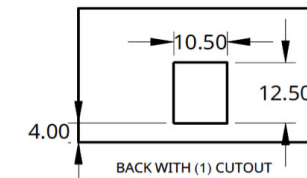

Please specify a back option:

SOLID BACK

model number **OMWSOBK - \$0 list**

BACK WITH (1) GROMMET

model number **OMWGR1BK - \$30 list**

BACK WITH (1) CUTOUT

model number **OMWCO1BK - \$50 list**

*Note that top will be modified to fit the base if it is a tapering top. The wall end of the top will be 6" rectangle and then the top will start to taper.