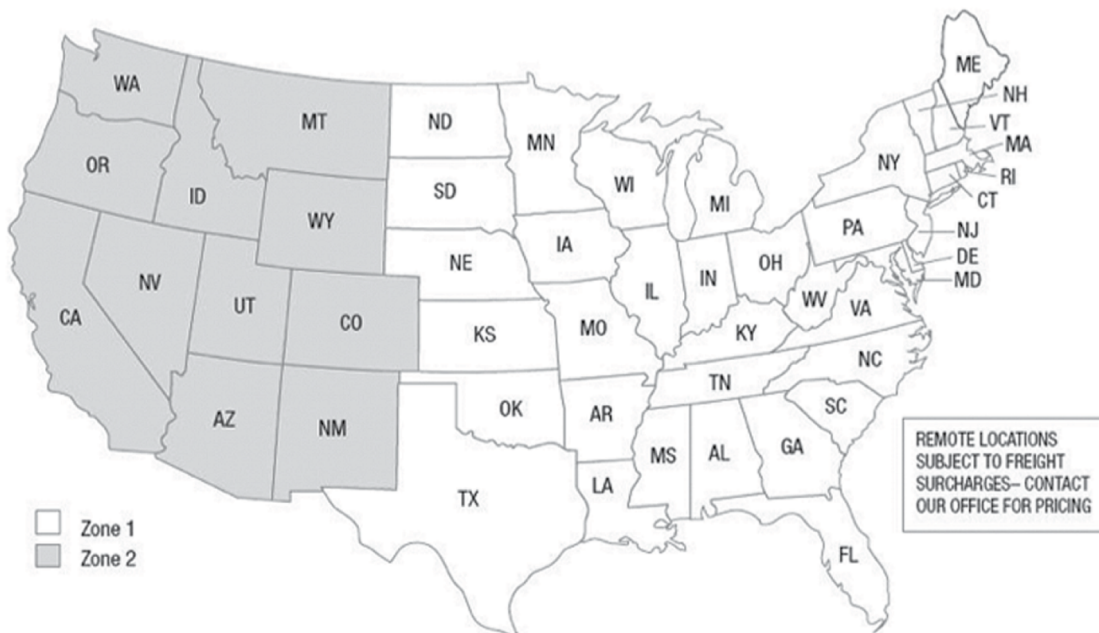

SYMPHONY®

MACHT POWER / DATA MODULES

2023 PRICE LIST

version #090623

Minimum order / Freight charge

Orders for \$5,000 or more list (contiguous U.S.): freight and minimum order charges included

Orders less than \$5000 list (contiguous U.S.)

Zone 1 \$200 net

Zone 2 \$260 net

Orders only containing power supplies will have a reduced “small order” freight charge, please email service@symphonytables.com for a quote.

Macht

Macht Under Surface Mount