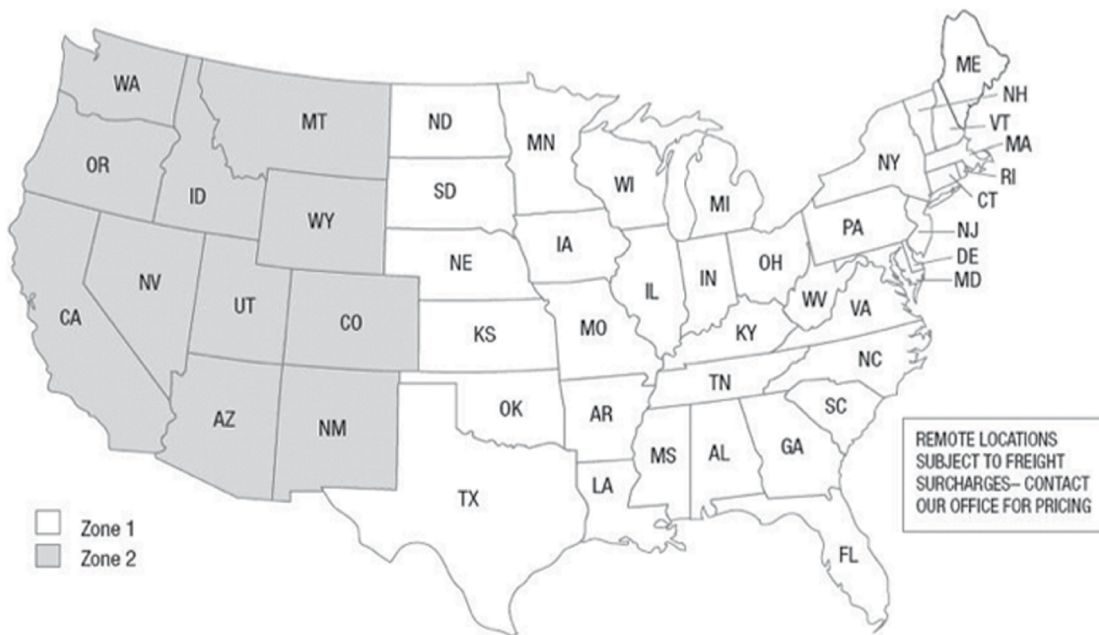

SYMPHONY®

LECTERN

2023 PRICE LIST

version #082323

Minimum order / Freight charge

Orders for \$5,000 or more list (contiguous U.S.): freight and minimum order charges included

Orders less than \$5000 list (contiguous U.S.)

Zone 1 \$200 net

Zone 2 \$260 net

Lectern

lectern	Description	model no.	laminate grade	list
	laminate lectern	ALLS4SDC242448M	melamine	3,330
	flat top surface	ALLS4SDC2424481	grade 1	4,370
	open shelf	ALLS4SDC2424482	grade 2	5,010