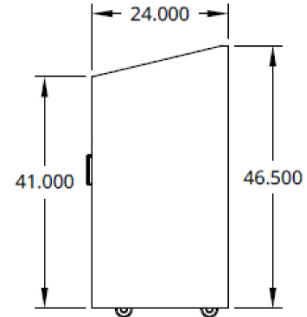

Zone 1 \$200 net

Zone 2 \$260 net

Lectern

lectern	Description	model no.	laminate grade	list
	laminate lectern	ALLS4SDC242448M	melamine	3,330
	flat top surface	ALLS4SDC2424481	grade 1	4,370
	open shelf	ALLS4SDC2424482	grade 2	5,010

two shelves behind locked hinged door
 wire management holes
 recessed black locking casters (4)
 additional sizes, versions, options,
 configurations available

Grommets in Top, Shelves, and Bottom

STOCK MELAMINE (LPL) COLORS: