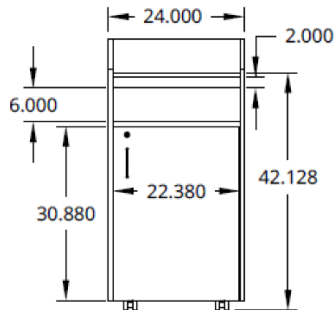

Zone 1 \$200 net

Zone 2 \$260 net

Lectern

lectern	Description	model no.	laminate grade	list
	laminate lectern	ALLS4SDC242448M	melamine	3,330
	flat top surface	ALLS4SDC2424481	grade 1	4,370
	open shelf	ALLS4SDC2424482	grade 2	5,010

two shelves behind locked hinged door
 wire management holes
 recessed black locking casters (4)
 additional sizes, versions, options,
 configurations available

Grommets in Top, Shelves, and Bottom

STOCK MELAMINE (LPL) COLORS: