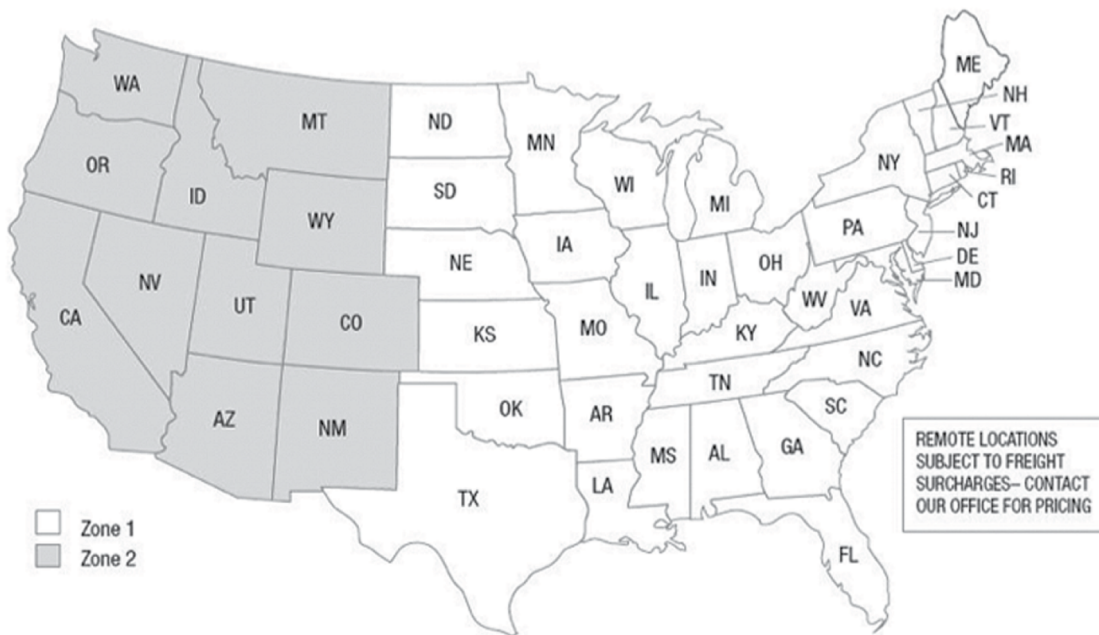

#### Minimum order / Freight charge

Orders for \$5,000 or more list (contiguous U.S.): freight and minimum order charges included

Orders less than \$5000 list (contiguous U.S.)

Zone 1 \$200 net

Zone 2 \$260 net