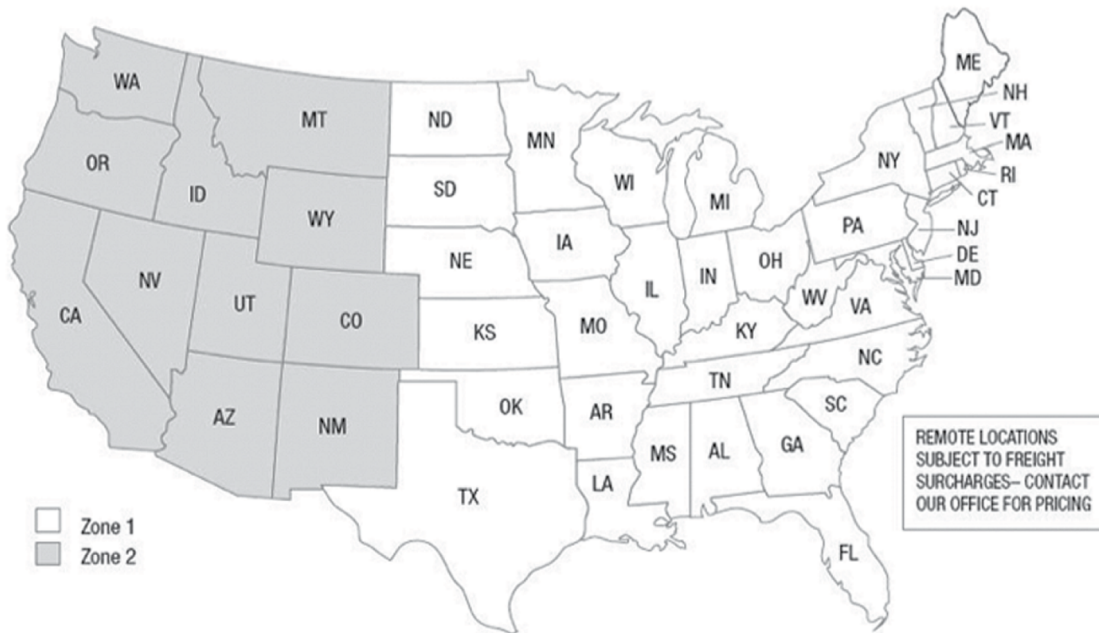

Orders less than \$5000 list (contiguous U.S.)

Zone 1 \$200 net

Zone 2 \$260 net

Orders only containing power supplies will have a reduced “small order” freight charge, please email service@symphonytables.com for a quote.