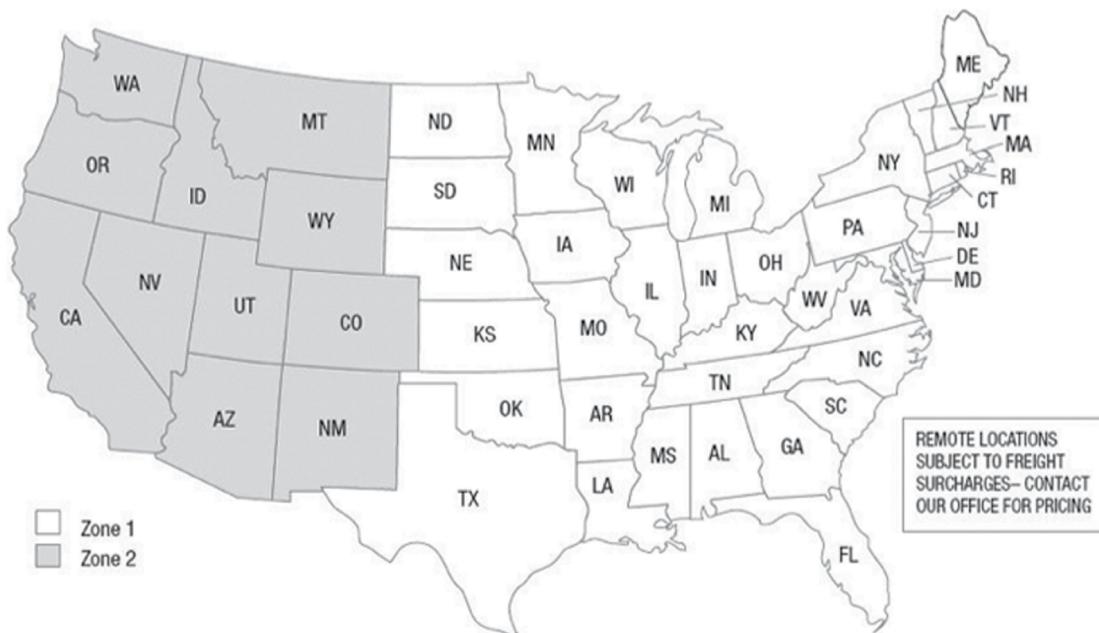

#### Minimum order / Freight charge

Orders for \$5,000 or more list (contiguous U.S.): freight and minimum order charges included

Orders less than \$5000 list (contiguous U.S.)

Zone 1 \$200 net

Zone 2 \$260 net