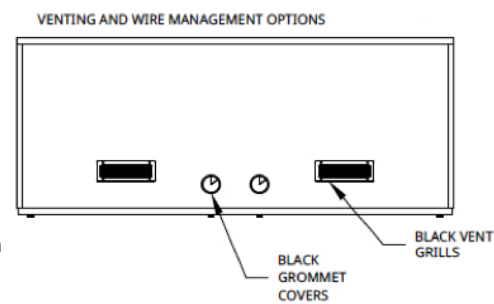

* credenzas come with silver lock cores

STOCK MELAMINE (LPL) COLORS:

DESIGNER WHITE, FROSTY WHITE, FASHION GRAY, SLATE GRAY, BLACK, FUSION MAPLE, KENSINGTON MAPLE, MONTICELLO MAPLE, RIVER CHERRY, WILD CHERRY, BLEACHED LEGNO, NEUTRAL TWILL, PRESTIGE WALNUT, SELECT CHERRY, CAFELLE

* The body of the credenza will be in LPL laminate and the top will be in HPL laminate. LPL laminate is rated for vertical surfaces.

Credenza options:

Vent with black vent grills, model number **OACREDVENT**, $60 list per vent

Grommet for wire management on the back of the credenza, model number **OACREDGROM**, $40 list per grommet

* touch latch hardware and soft close hinges are available with an upcharge, contact service@symphonytables.com for pricing