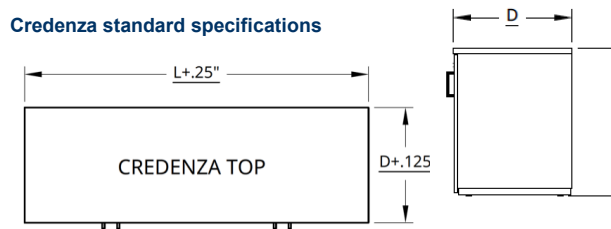

Credenza

Credenza standard specifications

STANDARD CREDENZA SOLID BACK PANEL