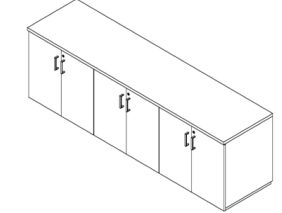

### STANDARD CREDENZA SOLID BACK PANEL

\*Credenza without doors image reflects a 48 inch to 72" long version with 2 adjustable shelves

36" L credenza with 2 doors  
\*available in 30"H or 36"H

36" L credenza with 2 doors and 2 drawers, 36"H

48" - 72" L credenza with 4 doors  
\*available in 30"H or 36"H

48" - 72"L credenza with 4 doors and 4 drawers, 36"H

48" - 72" L credenza with 4 doors  
\*available in 30"H or 36"H

84" - 96"L credenza with 6 doors and 6 drawers, 36"H