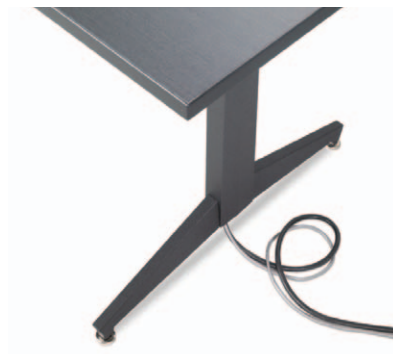

SYMPHONY.

SymphonyTables.com | P 800.561.0664 | F 877.480.2537

zoey

Adaptable Table Solutions

SYMPHONY.

ZOEY

An environmentally sensible table solution united by a single design that enhances your learning, meeting, working, and dining spaces.

The inspiration for Symphony's first design – Zoey

Integrated vertical and horizontal wire management

Polished Aluminum

Natural Aluminum

Bases available in Natural Aluminum or powder coat finishes. Cast aluminum feet and T base columns are available in polished aluminum finish (X base column not available in polished aluminum finish).

Zoey bases have a 57% initial recycled content and are 99% recyclable (by weight)

15", 21", 27", and 33" C and T base versions with fixed or flip tops at lounge, standard/dining, custom, or adjustable height on glides or casters for 18" –42" deep tables

Beni, Aya, and Asti are just some of the numerous power+data solutions available.

21", 27", and 33" X base versions with fixed or flip tops at lounge, standard/dining, or bar height on glides or casters for 24"–42" tables